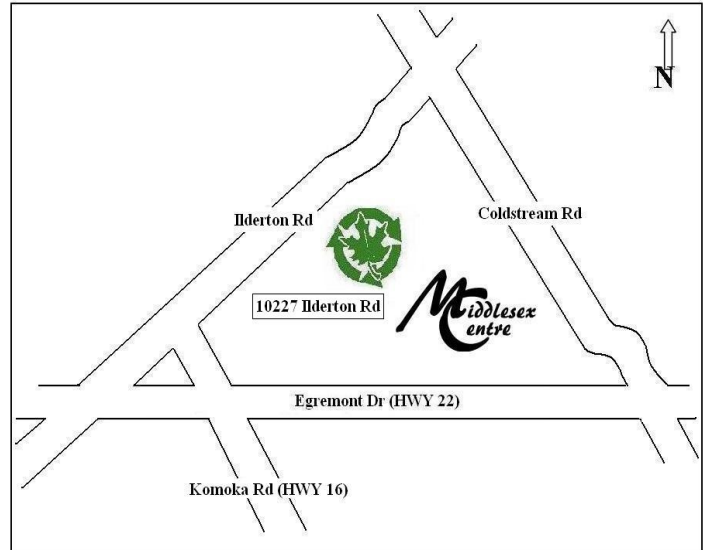

YARD WASTE COLLECTION DEPOTS

Open every Saturday between April 17th and November 27th 2010
Hours: 9 am – 1 pm

11630 Miller Rd, Delaware

10227 Ilderton Rd, Coldstream

TRY Recycling Depots available to Middlesex Centre Residents

Clarke Rd location is open Monday to Friday 7 am - 5 pm and Saturdays 8 am - noon
Dingman Dr location is open Monday to Friday 7 am - 6 pm and Saturdays 8 am - 2 pm

FREE COMPOST available to Middlesex Centre residents at TRY Recycling Depots
(limited quantities – bring your own container)

21463 Clarke Rd, RR#1 Arva

3544 Dingman Dr, London