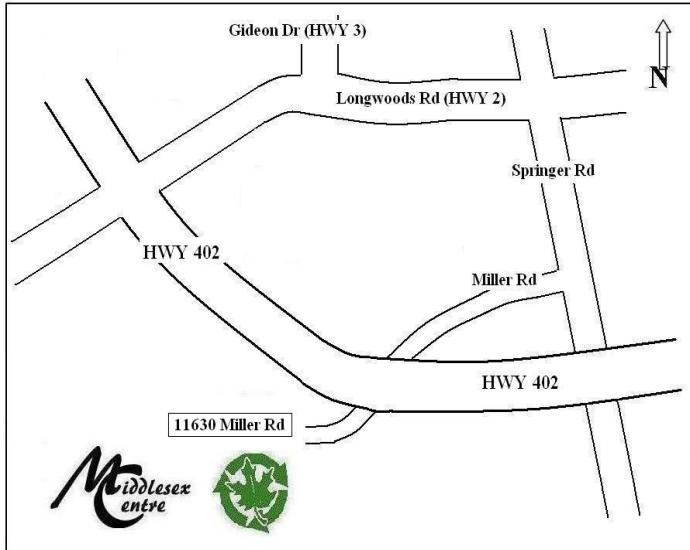

YARD WASTE COLLECTION DEPOTS

Open every Saturday between April 17th and November 27th 2010
Hours: 9 am – 1 pm

11630 Miller Rd, Delaware

10227 Ilderton Rd, Coldstream

TRY Recycling Depots available to Middlesex Centre Residents

Clarke Rd location is open Monday to Friday 7 am - 5 pm and Saturdays 8 am - noon
Dingman Dr location is open Monday to Friday 7 am - 6 pm and Saturdays 8 am - 2 pm

FREE COMPOST available to Middlesex Centre residents at TRY Recycling Depots
(limited quantities – bring your own container)

21463 Clarke Rd, RR#1 Arva

3544 Dingman Dr, London